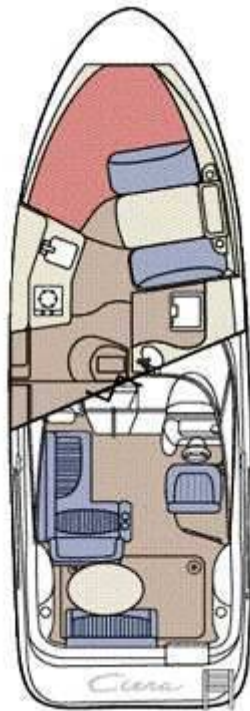

**Bayliner Bayliner 2655 Ciera Boat For Sale**

**Year:** 2002  
**Location:** Neyland  
**LOA:** 26' 0" (7.95)  
**Beam:** 9' 4" (2.87)  
**Draft:** 1' 6" (0.49)

**Remarks:**  
 A well equipped boat with a canvas enclosure. The boat is in absolutely mint condition

## Mechanical and Rigging

A well equipped example of the ever popular Bayliner Sportboat.

She comes with full service history,  
full electronics,  
safety inventory and a tender and outboard on snap davits.  
Volvo Penta Kad 32 (full service)  
2 x 12 Volt batteries charged through engine alternator  
Shore powered battery charger  
Bow Thruster (2012)  
Full Engine and leg service with anodes (2014)  
Antifoul and Polish (2014)  
New transfers (2014)  
New Fishfinder (2014)  
New Props (2014)

## Accommodation

This boat has a spacious interior and cockpit arrangement throughout. The cockpit includes large L-lounge with chaise conversion feature. The saloon has a dinette to Stbd which converts into a double berth. To Port you will find the galley located opposite the heads which are fiberglass with a large molded in sink and built-in dry storage compartments to protect stored items from shower water/moisture.